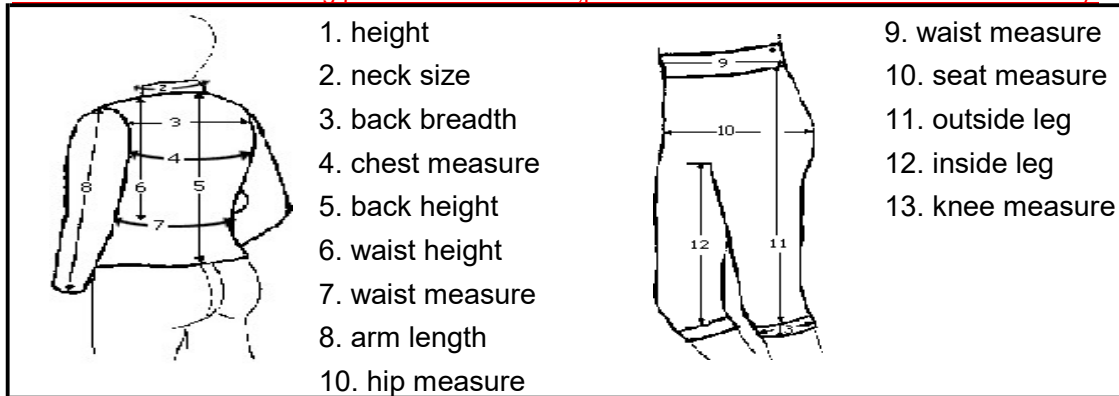

Jackets and Breeches custom made

*** To ensure the clothing you ordered is of correct size, please follow the diagram to send in measurements in centimeters when ordering jackets and breeches, please make sure the measurement is for body.

Chest Protector(F)

Code	Euro size	Chest Size	Cup Size
		(under bust)	
10A	(XS)	80cm — 32"	A
10 B	(XS)	80cm — 32"	B
11A		83cm — 33"	A
11 B		83cm — 33"	B
12A	(S)	85cm — 34"	A
12 B	(M)	85cm — 34"	B
12 C		85cm — 34"	C
14 C	(L)	90-95cm — 36"	C
14 D	(XL)	90-95cm — 36"	D
16 D		95-105cm — 38"	D